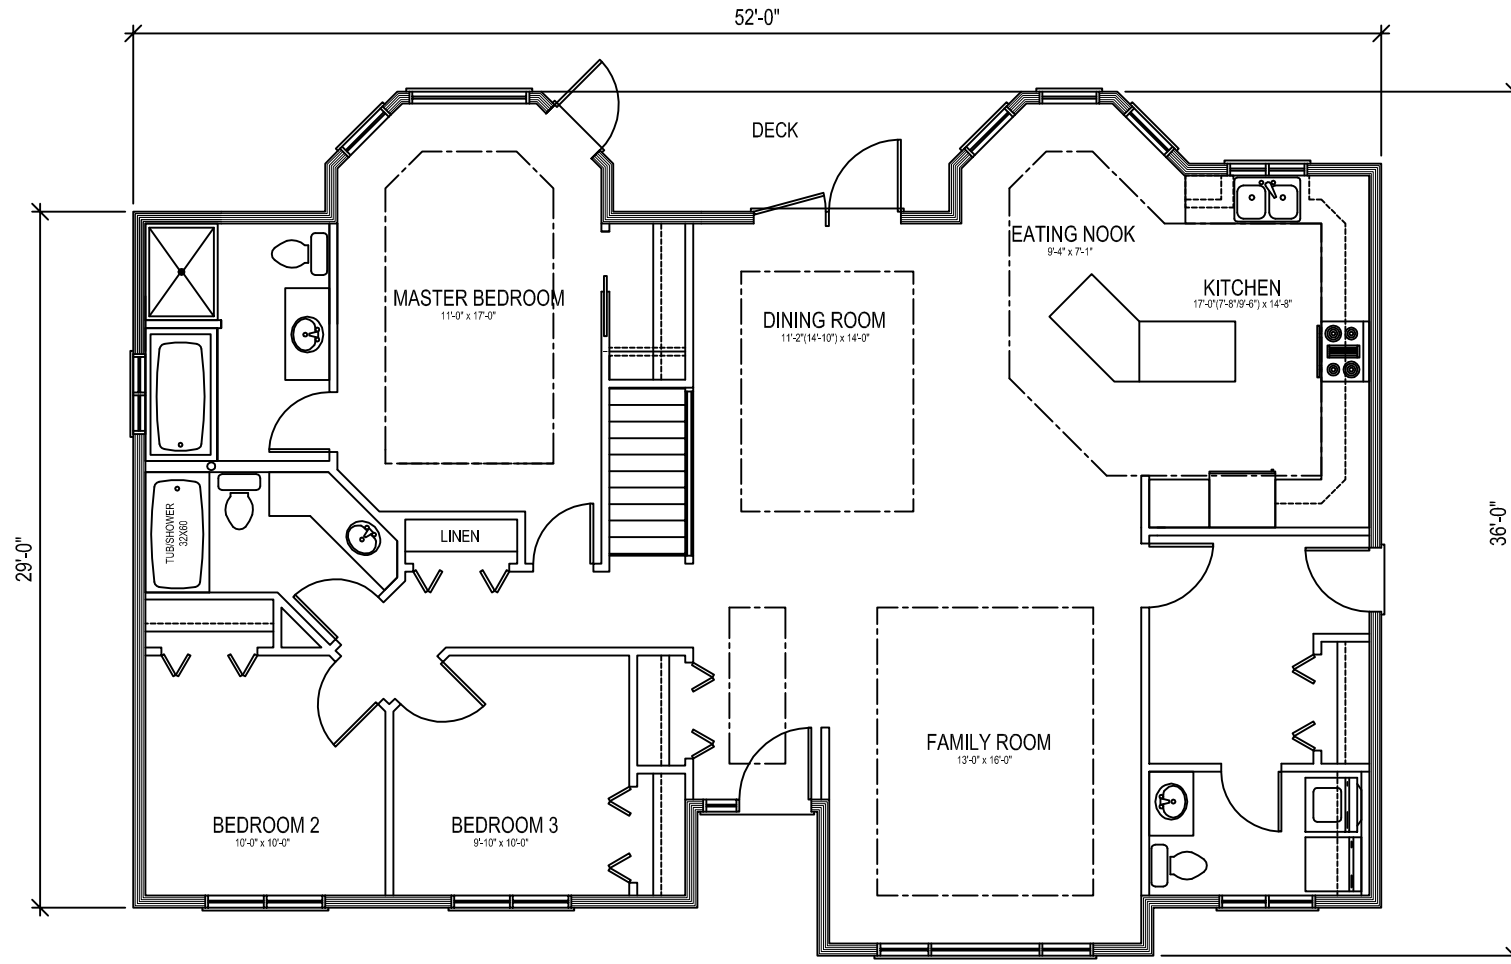

The Radville II

1624 sq.ft

J&H
HOMES
Quality, Affordable Homes Since 1969